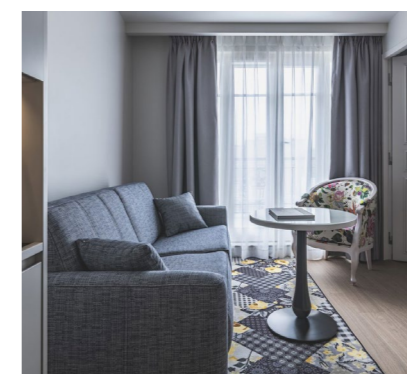

Belleval Hotel

Room deluxe

FAST equipped the interiors of the Belleval hotel in the center of Paris. The project was prepared in accordance with the design of the well-known French architect - Jean Philippe Nuel, and the task of FAST was to make furniture for 52 rooms with bathrooms. The project was characterized by high quality discipline regarding the implementation of furniture elements in accordance with the rigorous

Marcin Jachowski,
marcin.jachowski@fast.pl

Project:
Belleval Hotel

FAST scope of work:
Interiors&Furniture

FAST Project Manager:
Marcin Jachowski,
marcin.jachowski@fast.pl

Family room

Junior suite

Bathroom