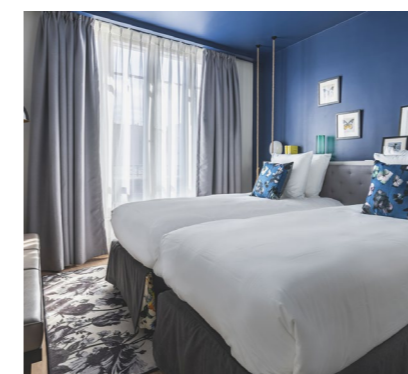

Belleval Hotel

Room deluxe

FAST equipped the interiors of the Belleval hotel in the center of Paris. The project was prepared in accordance with the design of the well-known French architect - Jean Philippe Nuel, and the task of FAST was to make furniture for 52 rooms with bathrooms. The project was characterized by high quality discipline regarding the implementation of furniture elements in accordance with the rigorous

Marcin Jachowski,
marcin.jachowski@fast.pl

Project:
Belleval Hotel

FAST scope of work:
Interiors&Furniture

FAST Project Manager:
Marcin Jachowski,
marcin.jachowski@fast.pl

Family room

Junior suite

Bathroom